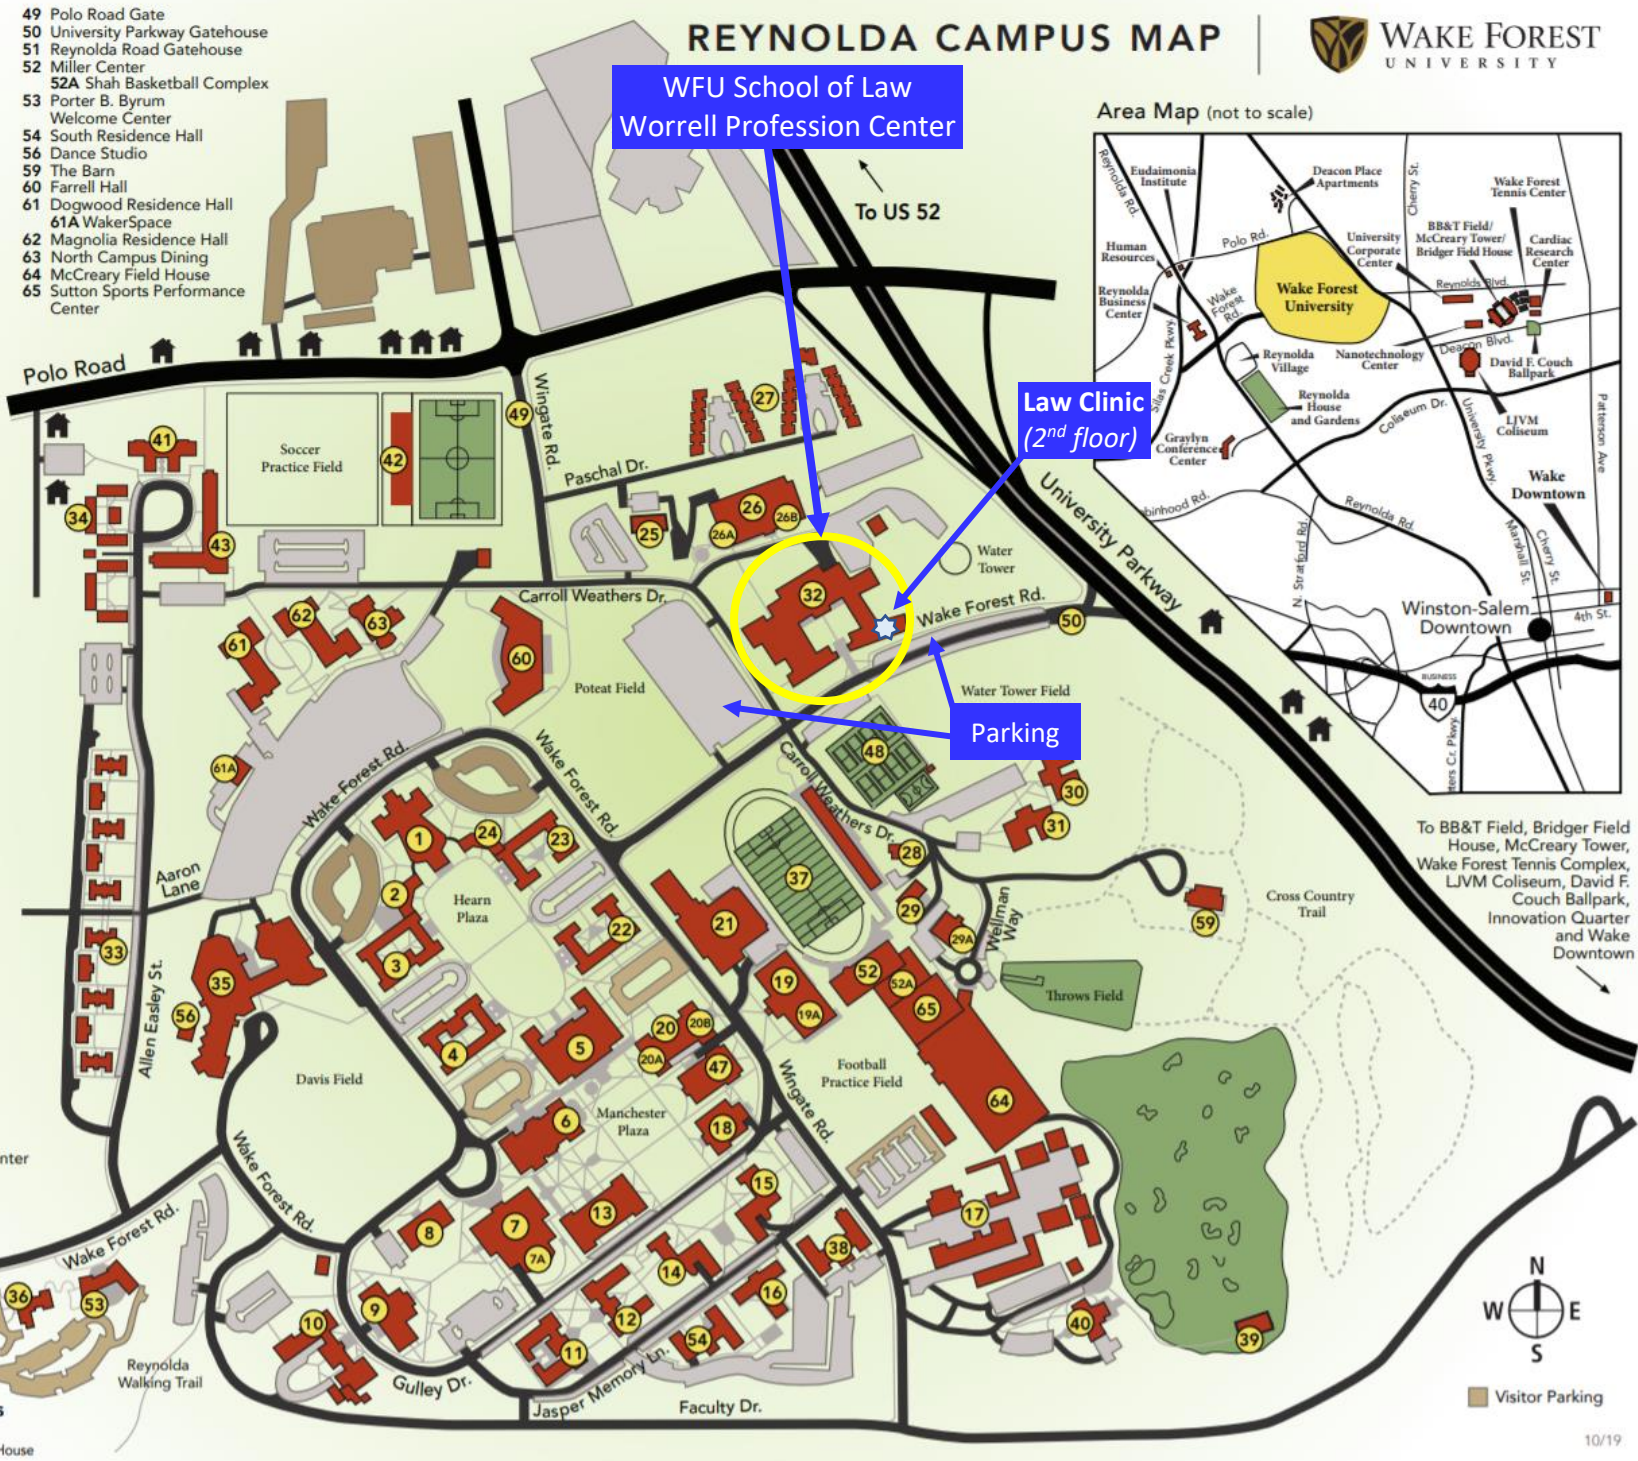

# REYNOLDA CAMPUS MAP

- 1 Wait Chapel/Wingate Hall
- 2 Efirid Residence Hall
- 3 Taylor Residence Hall
- 4 Davis Residence Hall
- 5 Reynolda Hall
- 6 Benson University Center
- 7 Z. Smith Reynolds Library
- 8 Olin Physical Laboratory
- 9 Salem Hall
- 10 Winston Hall
- 11 Luter Residence Hall
- 12 Babcock Residence Hall
- 13 Tribble Hall
- 14 Johnson Residence Hall
- 15 Bostwick Residence Hall
- 16 Collins Residence Hall
- 17 Facilities Management
- 18 Carswell Hall
- 19 Manchester Athletic Center
- 20 Calloway Center
- 21 WF Wellbeing Center
- 22 Reynolds Gymnasium
- 23 Student Health Service
- 24 Kitchen Residence Hall
- 25 Deacon Shop
- 26 Poteat Residence Hall
- 27 Zick's
- 28 Huffman Residence Hall
- 29 ROTC Building
- 30 Alumni Hall
- 31 26A University Advancement
- 32 26B University Police
- 33 Transportation & Parking
- 34 Residential Community
- 35 WFDD Radio Station
- 36 Museum of Anthropology
- 37 29A Anthropology Lab
- 38 Piccolo Residence Hall
- 39 Palmer Residence Hall
- 40 Worrell Professional Center
- 41 School of Law
- 42 Health and Exercise Science
- 43 Elder Law Clinic
- 44 North Campus Apartments
- 45 Student Apartments
- 46 Scales Fine Arts Center
- 47 Mainstage Theatre
- 48 Hanes Art Gallery
- 49 Brendle Recital Hall
- 50 Starling Hall
- 51 Kentner Stadium
- 52 Angelou Residence Hall
- 53 Residence Life & Housing
- 54 Deacon OneCard Office
- 55 Dianne Dailey Golf Learning Center
- 56 Haddock Golf Center
- 57 Martin Residence Hall
- 58 Spry Soccer Stadium
- 59 Polo Residence Hall
- 60 Greene Hall
- 61 Tennis Courts
- 62 Polo Road Gate
- 63 University Parkway Gatehouse
- 64 Reynolda Road Gatehouse
- 65 Miller Center
- 66 52A Shah Basketball Complex
- 67 Porter B. Byrum
- 68 Welcome Center
- 69 South Residence Hall
- 70 Dance Studio
- 71 The Barn
- 72 Farrell Hall
- 73 Dogwood Residence Hall
- 74 61A WakerSpace
- 75 Magnolia Residence Hall
- 76 North Campus Dining
- 77 McCreary Field House
- 78 Sutton Sports Performance Center