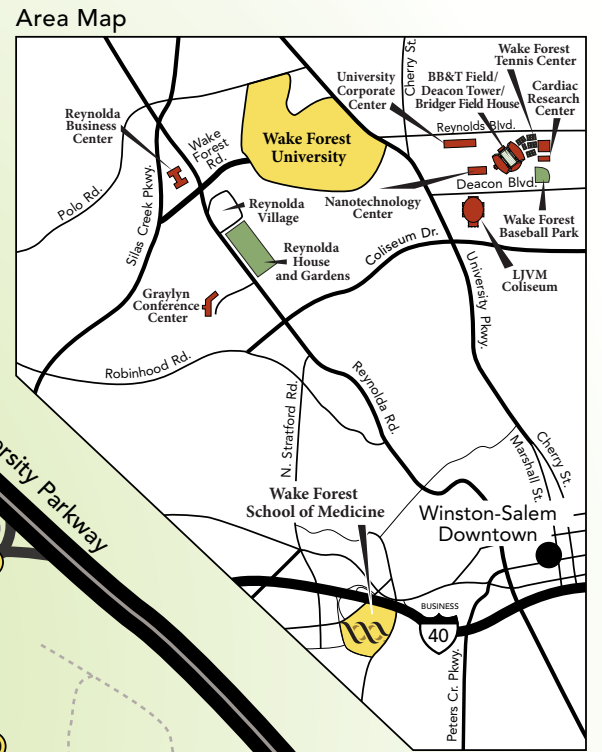

- 41 Martin Residence Hall
- 42 Spry Soccer Stadium
- 43 Polo Residence Hall
- 44, 45, 46 Chiller Plants
- 47 Greene Hall
- 48 Tennis Courts
- 49 Polo Road Gate
- 50 University Parkway Gatehouse
- 51 Reynolda Road Gatehouse
- 52 Miller Center
- 53 Porter B. Byrum
  Welcome Center
- 54 South Residence Hall
- 56 Dance Studio
- 59 The Barn
- 60 Farrell Hall
- 61 Dogwood Residence Hall
- 62 Magnolia Residence Hall
- 63 North Campus Dining

To Reynolda Road, Silas Creek Pkwy.
and I-40 Business/Bypass
To Graylyn, Reynolda Village, Reynolda Gardens
and Reynolda House

To BB&T Field,
Bridger Field House,
Deacon Tower,
Wake Forest Tennis Center,
LJVM Coliseum and
Wake Forest
Baseball Park

Visitor Parking