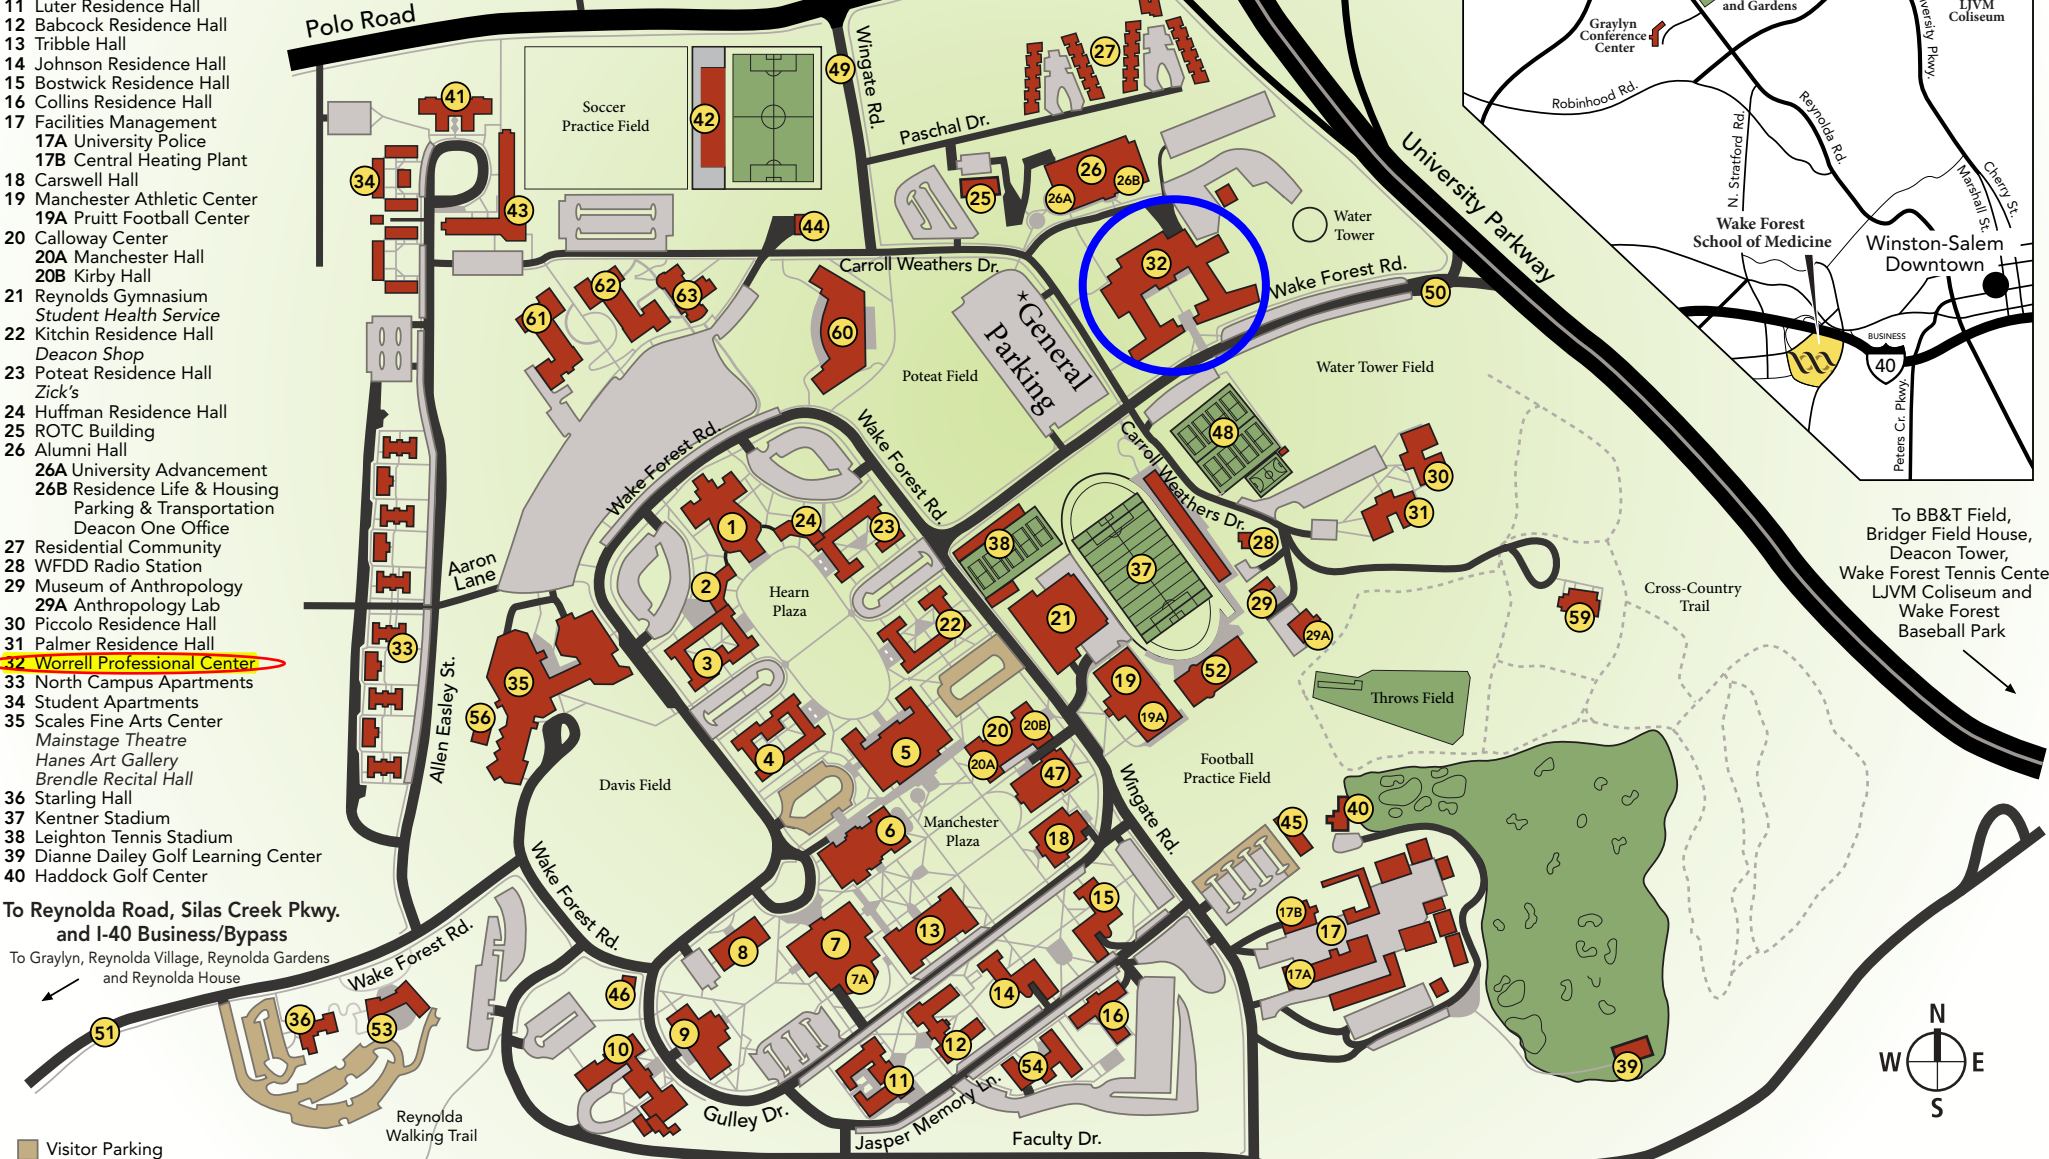

- 41 Martin Residence Hall
- 42 Spry Soccer Stadium
- 43 Polo Residence Hall
- 44, 45, 46 Chiller Plants
- 47 Greene Hall
- 48 Tennis Courts
- 49 Polo Road Gate
- 50 University Parkway Gatehouse
- 51 Reynolda Road Gatehouse
- 52 Miller Center
- 53 Porter B. Byrum
  Welcome Center
- 54 South Residence Hall
- 56 Dance Studio
- 59 The Barn
- 60 Farrell Hall
- 61 Dogwood Residence Hall
- 62 Magnolia Residence Hall
- 63 North Campus Dining

To Reynolda Road, Silas Creek Pkwy.
and I-40 Business/Bypass
To Graylyn, Reynolda Village, Reynolda Gardens
and Reynolda House

To BB&T Field,
Bridger Field House,
Deacon Tower,
Wake Forest Tennis Center,
LJVM Coliseum and
Wake Forest
Baseball Park

Visitor Parking